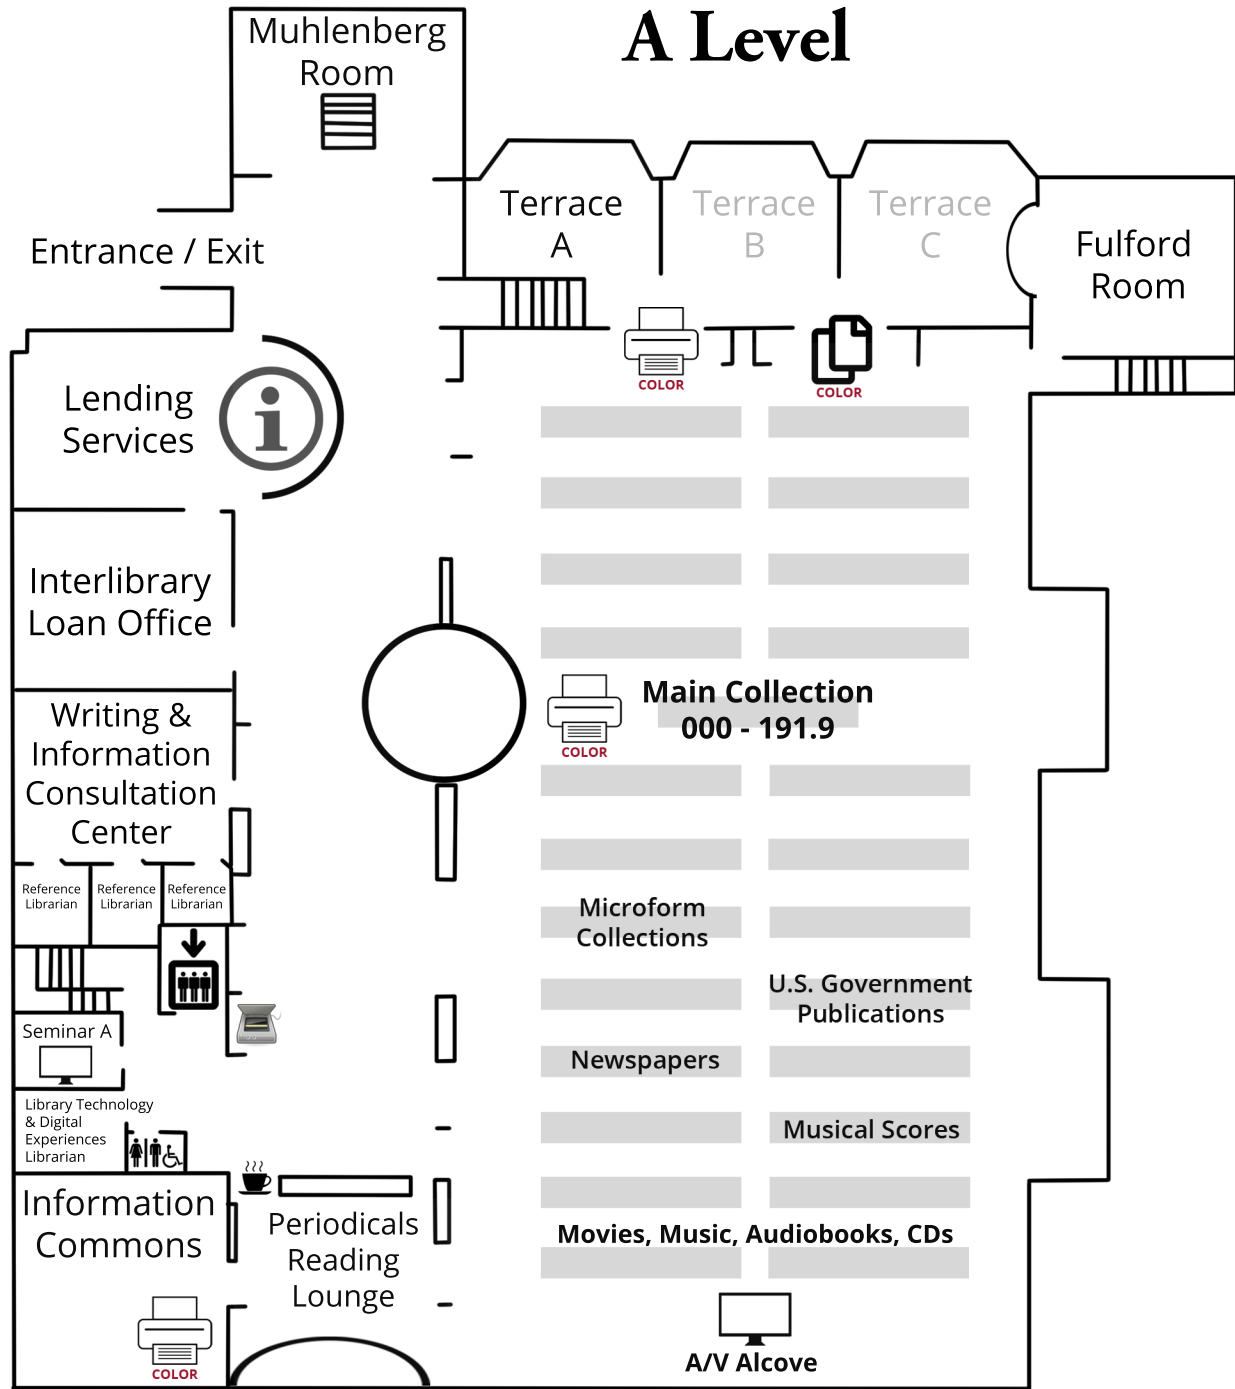

Muhlenberg College

Trexler Library

	Handicap Accessible Restroom		Color Printer/Copier/Scanner		AV Viewing Area		Starbucks Machine		Elevator
	Information		Vending Machines		Coin-operated Printer/Copier/Scanner		Scanner		